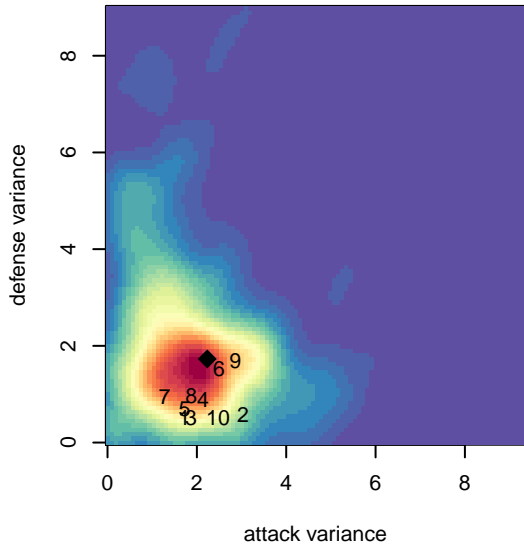

## WPFC Navy G05

Washington Premier FC  
 Tacoma, WA  
 G05 total strength=555  
 attack=0.56 defense=0.33  
 fall league = RCL G05 Div 4 9Aside  
 spr league = Win RCL G05 Div 4

alt names used:  
 Washington Premier G05 Navy  
 WASHINGTON PREMIER G05 NAVY (WA)  
 WPFC G05 Navy  
 WPFC G05 Navy C  
 WPFC G05 Navy  
 WPFC G05 Navy C  
 WPFC G05 Navy C

**WPFC Navy G05**  
 Dots are actual minus expected GF (blue circles) and GA (red triangles).  
 Blue line is smoothed change in attack strength. Red is smoothed change in defense strength.

**attack and defense variance (black dot)  
relative to other teams  
and top 10 in region**