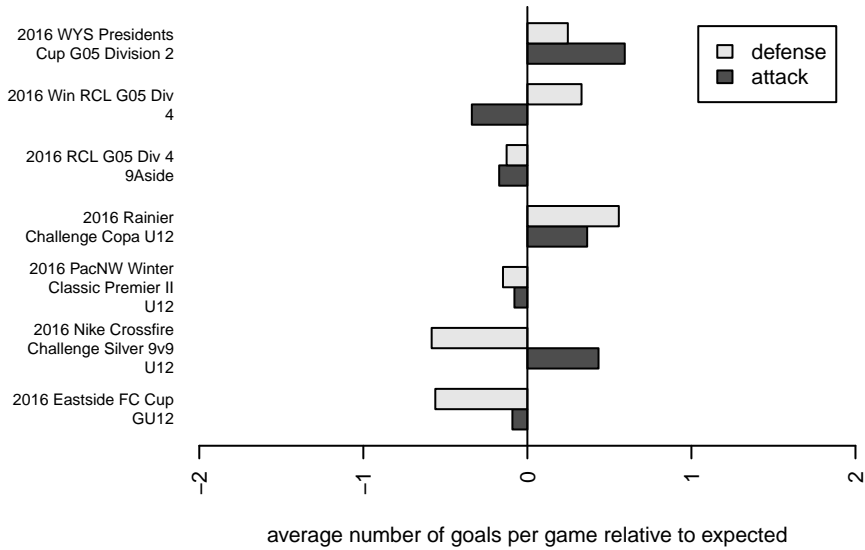

Performance relative to 13 month average