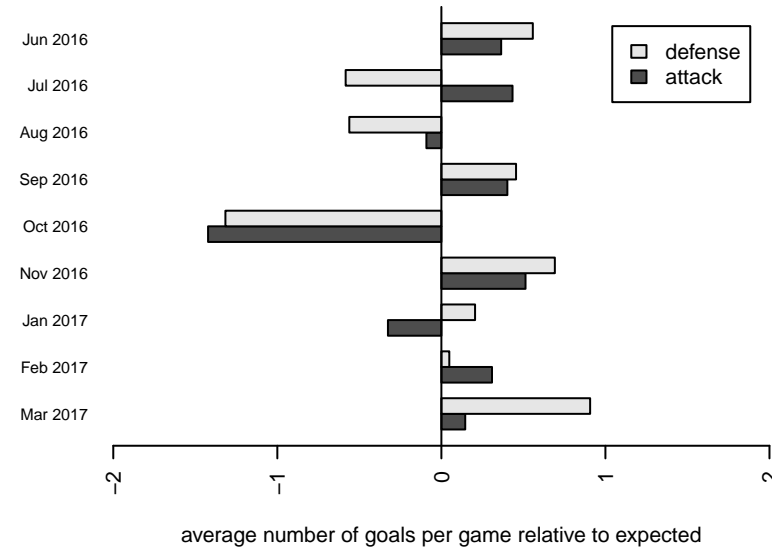

Performance relative to 13 month average