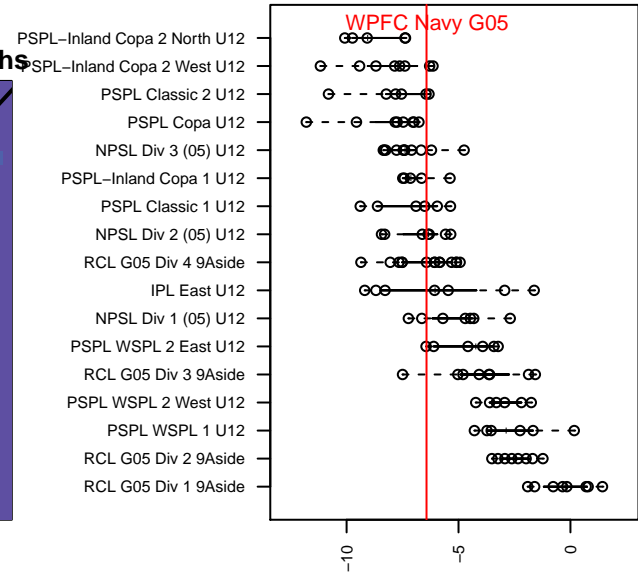

**attack and defense rating
relative to others at age
and all opponents in last 13 months**