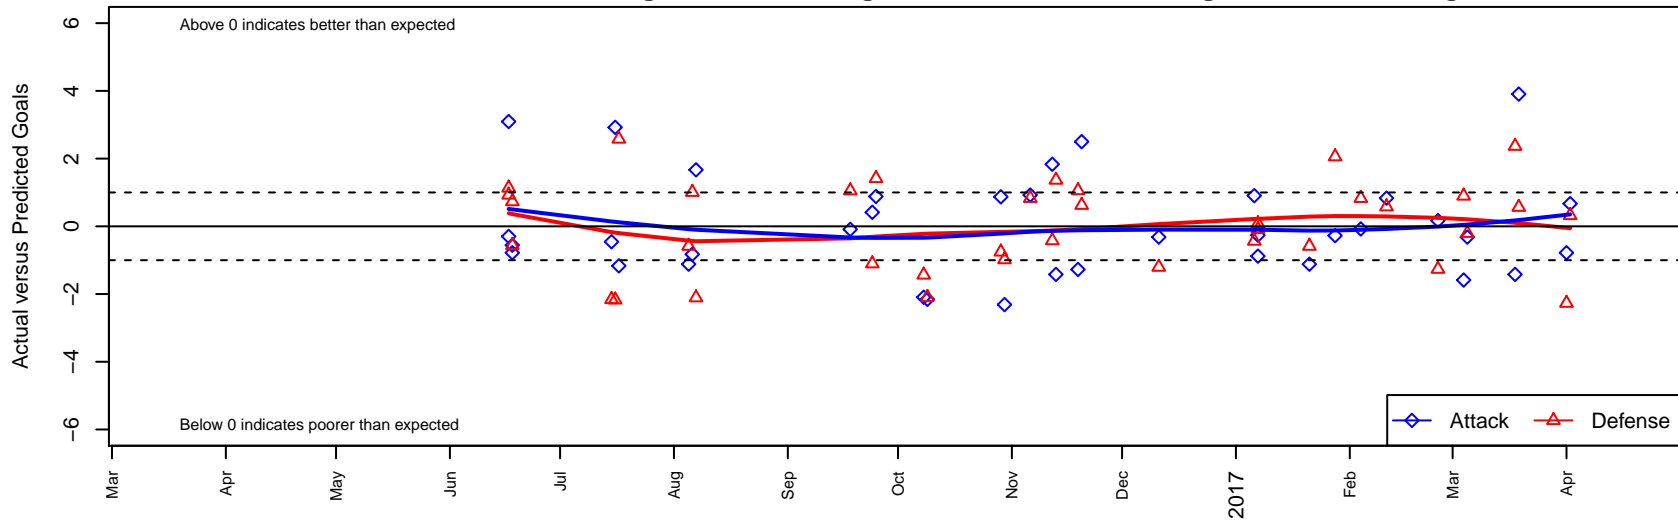

## WPFC Navy G05

Washington Premier FC  
 Tacoma, WA  
 G05 total strength=555  
 attack=0.56 defense=0.33  
 fall league = RCL G05 Div 4 9Aside  
 spr league = Win RCL G05 Div 4

alt names used:  
 Washington Premier G05 Navy  
 WASHINGTON PREMIER G05 NAVY (WA)  
 WPFC G05 Navy  
 WPFC G05 Navy C  
 WPFC G05 Navy  
 WPFC G05 Navy C  
 WPFC G05 Navy C

**WPFC Navy G05**  
 Dots are actual minus expected GF (blue circles) and GA (red triangles).  
 Blue line is smoothed change in attack strength. Red is smoothed change in defense strength.

**attack and defense variance (black dot)  
relative to other teams  
and top 10 in region**