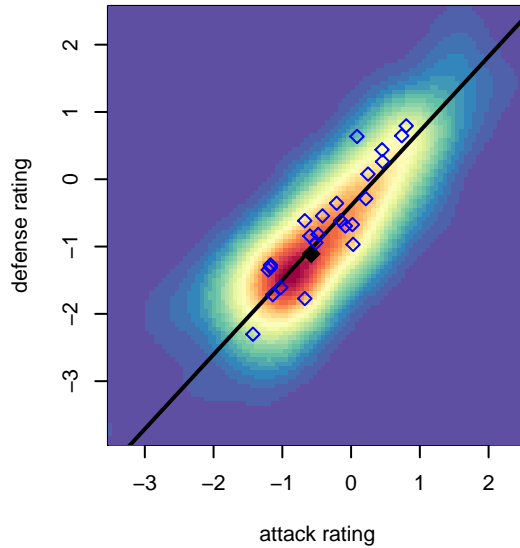

**attack and defense rating
relative to others at age
and all opponents in last 13 months**